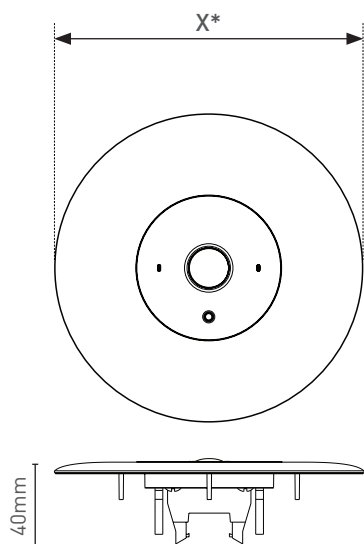

Mounting Height (m)	2.4	2.7	3	3.3	3.6	4.0
A	13.2	14.8	16.5	18.1	19.8	21.8
B	13.2	14.8	16.5	18.1	19.8	21.8

As per AS/NZS 2293:2018

Maximum spacings between luminaires for 1 lux (New Zealand)

Mounting Height (m)	2.4	2.7	3	3.3	3.6	4.0
A	10.5	10.8	11.0	11.2	11.4	11.5
B	10.5	10.8	11.0	11.2	11.4	11.5

As per AS/NZS 2293:2018

LED Satellite range DALI Emergency

CAT. NO. 684850/D, 684852/D

DIMENSIONS

Fascia

Type	Diameter (X*)
Satellite (No trim)	60 mm
Small Ring	80 mm
Medium Ring	120 mm
Large ring	150 mm

SPU Power Pack