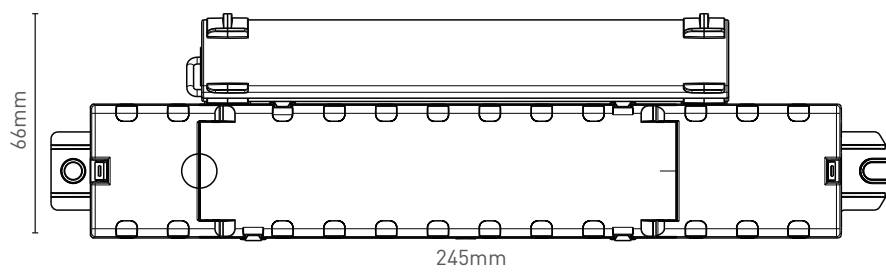

Mounting Height (m)	2.4	2.7	3	3.3	3.6	4.0
A	13.2	14.8	16.5	18.1	19.8	21.8
B	13.2	14.8	16.5	18.1	19.8	21.8

As per AS/NZS 2293:2018

Maximum spacings between luminaires for 1 lux (New Zealand)

Mounting Height (m)	2.4	2.7	3	3.3	3.6	4.0
A	10.5	10.8	11.0	11.2	11.4	11.5
B	10.5	10.8	11.0	11.2	11.4	11.5

As per AS/NZS 2293:2018

LED Satellite range DALI Emergency

CAT. NO. 684850/D, 684852/D

DIMENSIONS

Fascia

Type	Diameter (X*)
Satellite (No trim)	60 mm
Small Ring	80 mm
Medium Ring	120 mm
Large ring	150 mm

SPU Power Pack