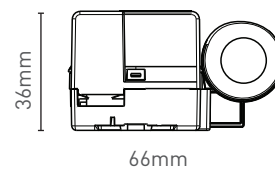

Mounting Height (m)	2.4	2.7	3	3.3	3.6	4.0
A	13.2	14.8	16.5	18.1	19.8	21.8
B	13.2	14.8	16.5	18.1	19.8	21.8

As per AS/NZS 2293:2018

Maximum spacings between luminaires for 1 lux (New Zealand)

Mounting Height (m)	2.4	2.7	3	3.3	3.6	4.0
A	10.5	10.8	11.0	11.2	11.4	11.5
B	10.5	10.8	11.0	11.2	11.4	11.5

As per AS/NZS 2293:2018

LED Satellite range DALI Emergency

CAT. NO. 684850/D, 684852/D

DIMENSIONS

Fascia

Type	Diameter (X*)
Satellite (No trim)	60 mm
Small Ring	80 mm
Medium Ring	120 mm
Large ring	150 mm

SPU Power Pack